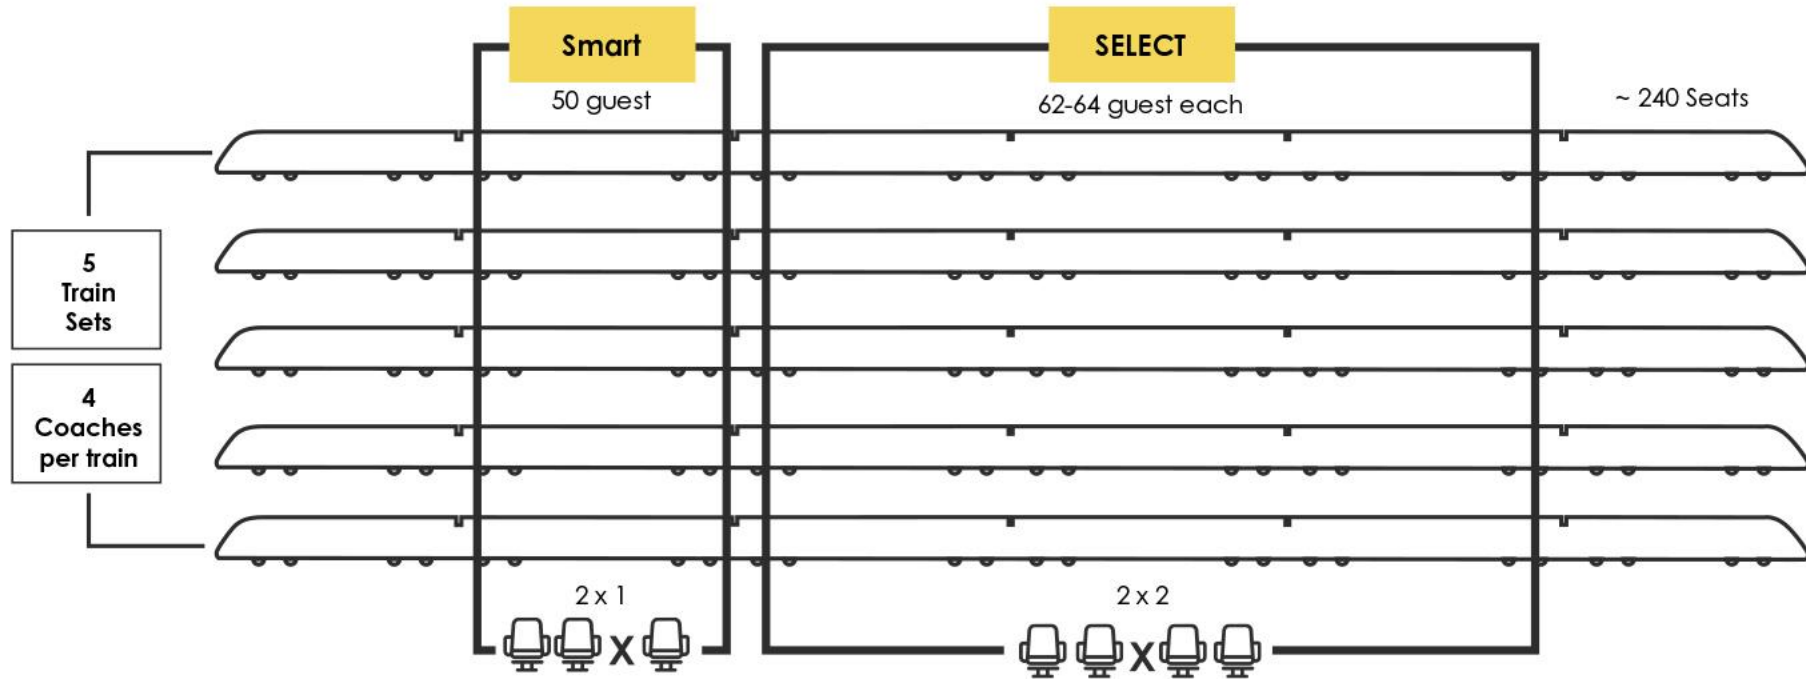

Our Coaches

Custom crafted leather seating in multiple configurations.
Reserved seating in all coaches & thoughtful functionality.

QUICK

COMPETITIVE

COMFORTABLE

CONVENIENT

ACCESSIBLE