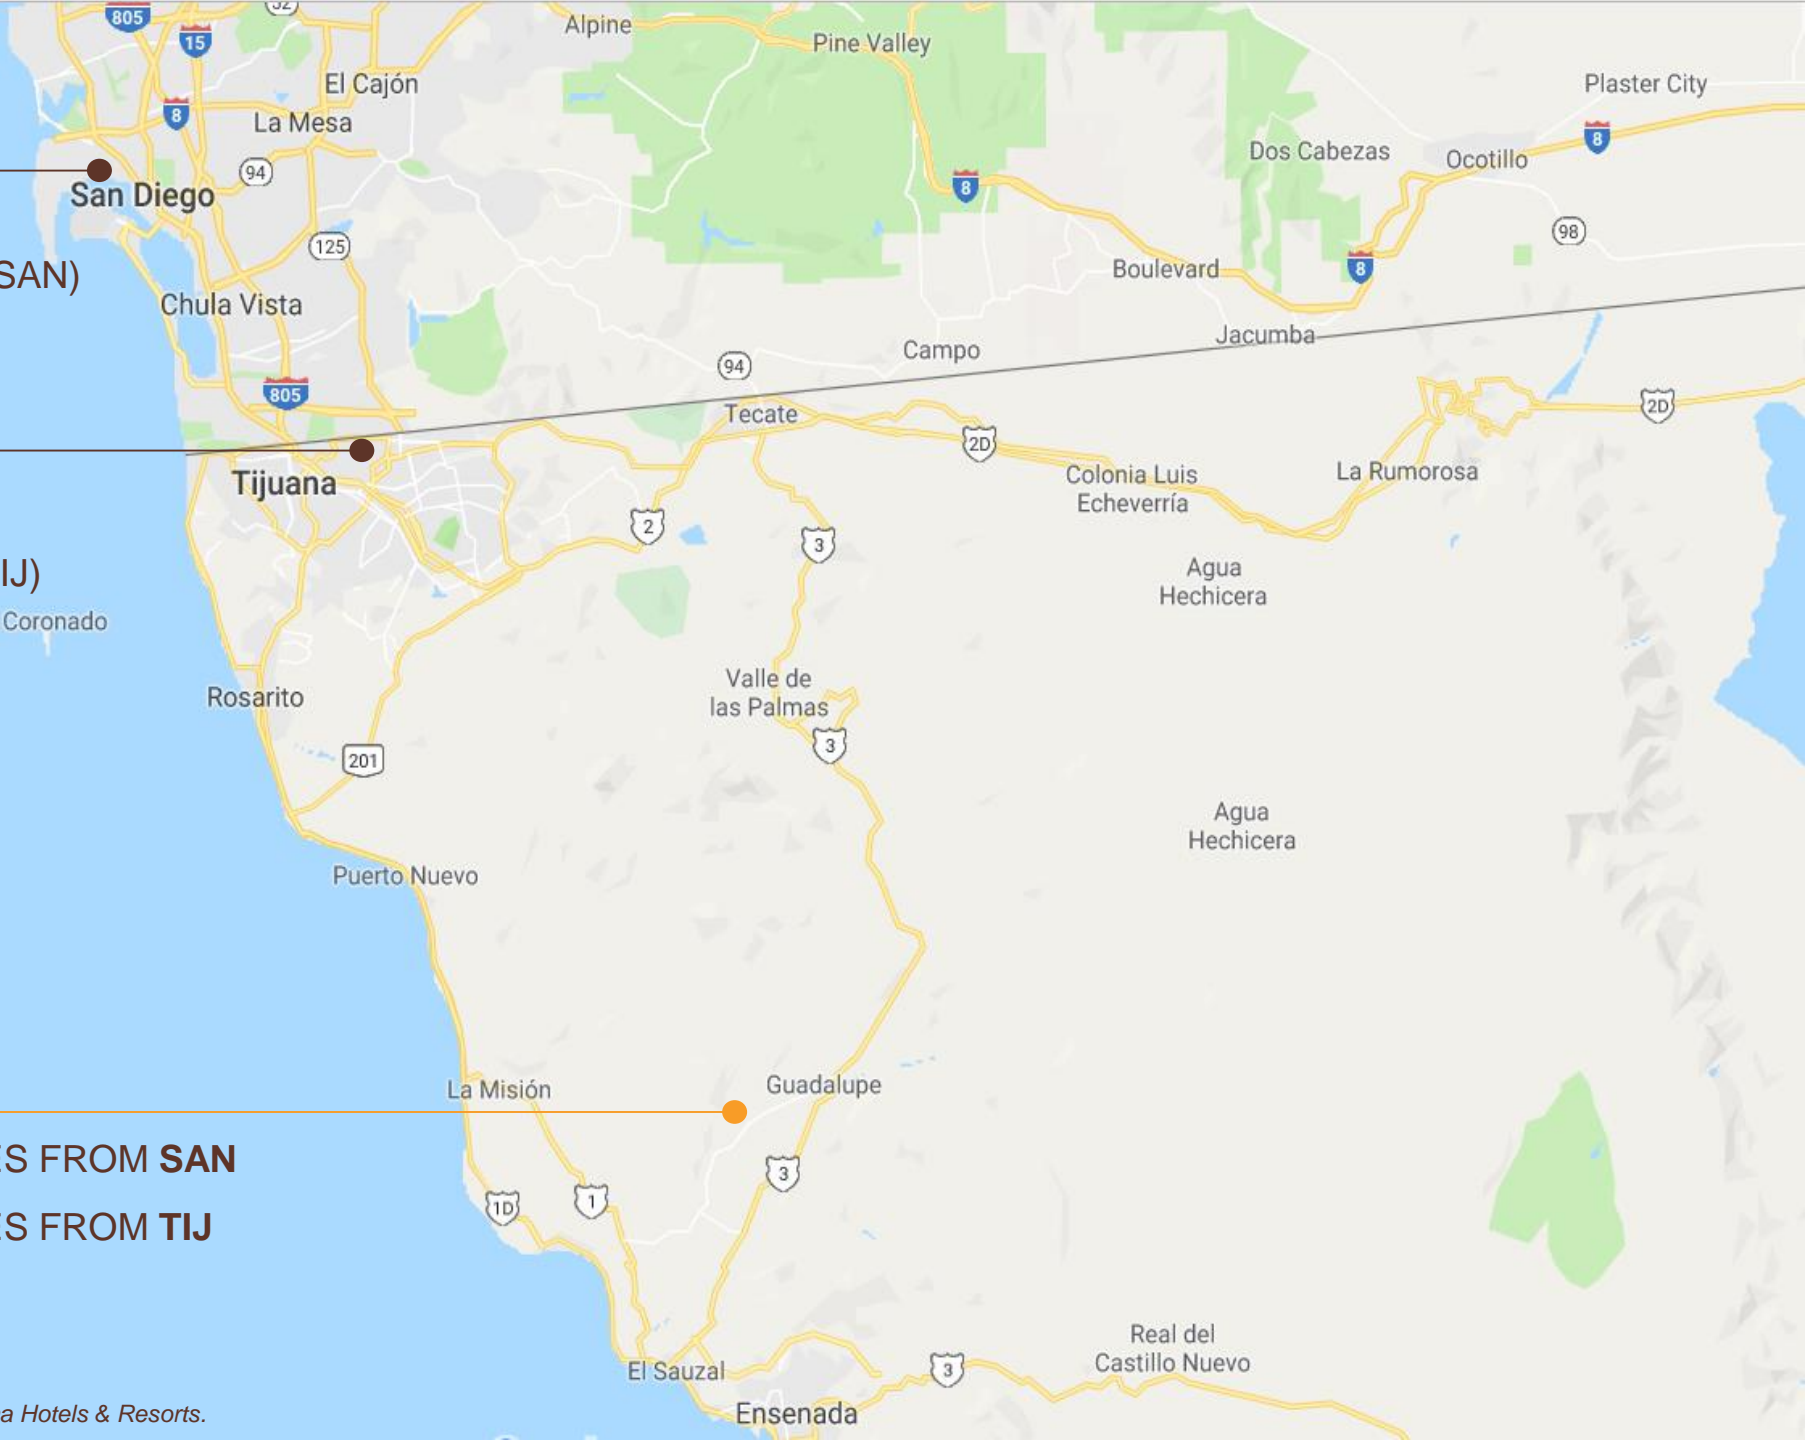

CANCUN INTERNATIONAL AIRPORT (CUN)

20 MINUTES

RIVIERA MAYA
By Karisma

RIVIERA CANCUN
By Karisma

VILLA CAROLA
BY KARISMA

VILLA CASA DEL MAR
BY KARISMA

VILLA ESMERALDA
BY KARISMA

35 MINUTES

40 MINUTES

50 MINUTES

PLAYA DEL CARMEN
Hotel & Residences By Karisma

90 MINUTES

This is not an official map by Karisma Hotels & Resorts.

SAN DIEGO INTERNATIONAL AIRPORT (SAN)

TIJUANA INTERNATIONAL AIRPORT (TIJ)

Islas Coronado

120 MINUTES FROM **SAN**

90 MINUTES FROM **TIJ**

This is not an official map by Karisma Hotels & Resorts.

SANGSTER INTERNATIONAL AIRPORT (MBJ)

NEGRIL
By Karisma

80 MINUTES

This is not an official map by Karisma Hotels & Resorts.

nickelodeon
HOTELS & RESORTS

PUNTA CANA

SENSATORI
RESORT PUNTA CANA

60 MINUTES

PUNTA CANA INTERNATIONAL
AIRPORT (PUJ)

This is not an official map by Karisma Hotels & Resorts.