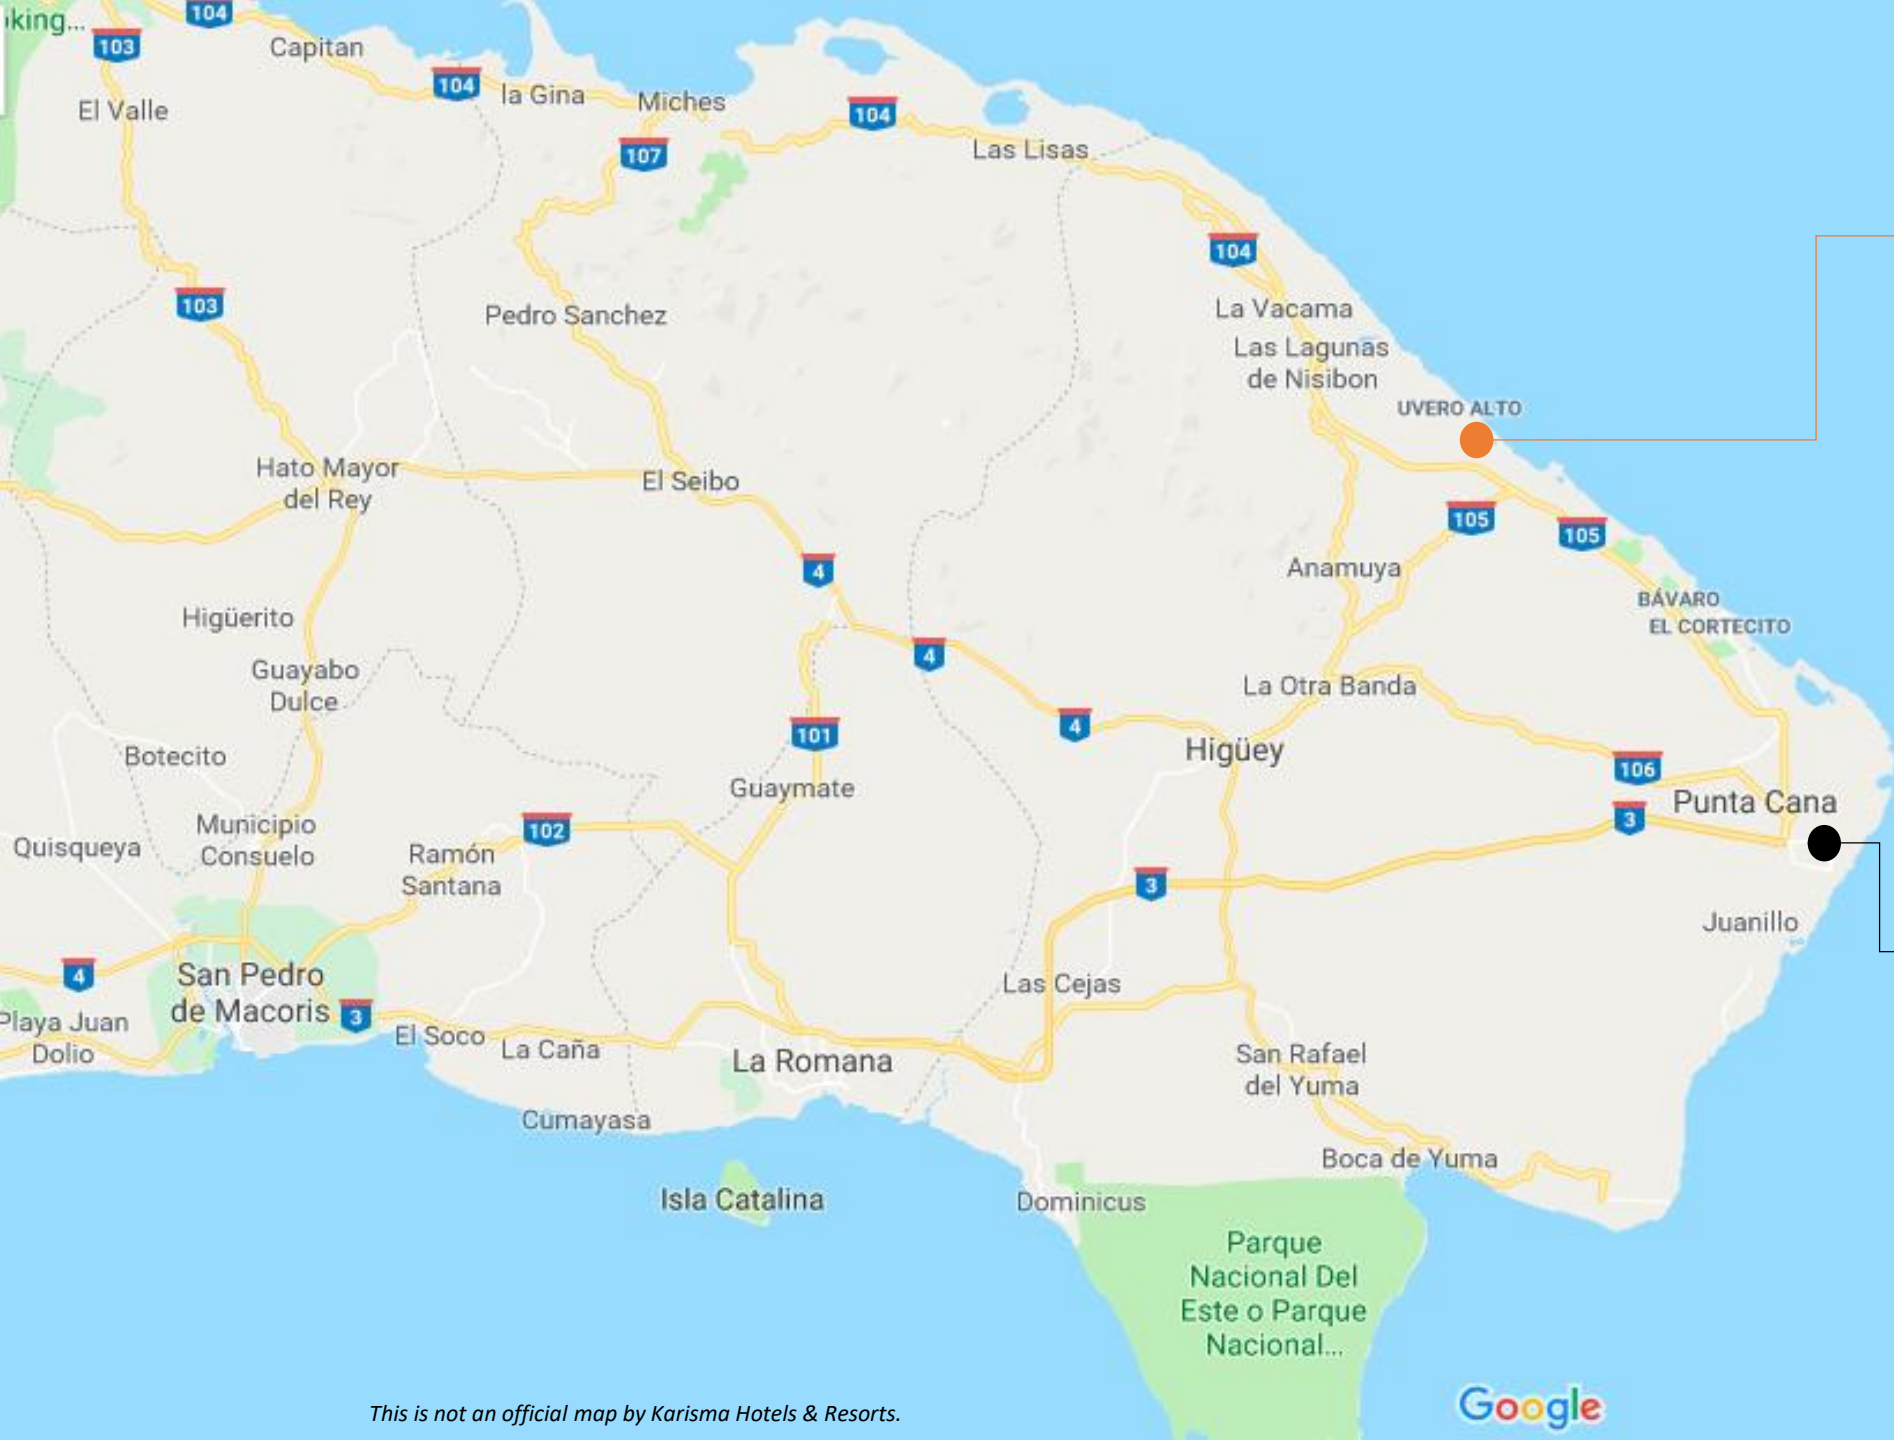

CANCUN INTERNATIONAL AIRPORT (CUN)

20 MINUTES

RIVIERA MAYA
By Karisma

RIVIERA CANCUN
By Karisma

VILLA CAROLA
BY KARISMA

VILLA CASA DEL MAR
BY KARISMA

VILLA ESMERALDA
BY KARISMA

35 MINUTES

40 MINUTES

50 MINUTES

PLAYA DEL CARMEN
Hotel & Residences By Karisma

90 MINUTES

This is not an official map by Karisma Hotels & Resorts.

SAN DIEGO INTERNATIONAL AIRPORT (SAN)

TIJUANA INTERNATIONAL AIRPORT (TIJ)

Islas Coronado

120 MINUTES FROM **SAN**

90 MINUTES FROM **TIJ**

This is not an official map by Karisma Hotels & Resorts.

SANGSTER INTERNATIONAL AIRPORT (MBJ)

NEGRIL
By Karisma

80 MINUTES

This is not an official map by Karisma Hotels & Resorts.

nickelodeon
HOTELS & RESORTS

PUNTA CANA

SENSATORI
RESORT PUNTA CANA

60 MINUTES

PUNTA CANA INTERNATIONAL
AIRPORT (PUJ)

This is not an official map by Karisma Hotels & Resorts.